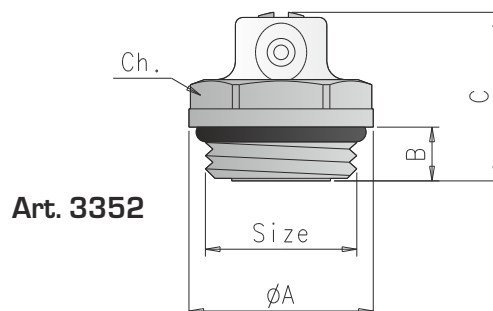

Dimensioni Dimensions

Art.	3350			3351			3352
Size	1/4"	3/8"	1/2"	1/4"	1/2"	3/8"	1/2"
A	18	18	18	18	18	18	24
B	28	28	28	28	28	28	7
C	-	-	-	-	-	-	22
Ch.	13	17	21	13	21	17	22

Art. 3350

Art. 3351

Art. 3352

Descrizione	Materiale	Trattamento	Description	Material	Treatment
Corpo	Ottone CW617N - EN12164	Nichelato	Body	CW617N - EN12164 brass	Nickel plated
Parti in plastica	Nylon caricato vetro	-	Plastic components	Nylon glass fiber reinforced	-
O-ring	Gomma nitrilica NBR	-	O-ring	Nitrile rubber NBR	-
Guarnizione piana	PTFE	-	Plain gasket	PTFE	-