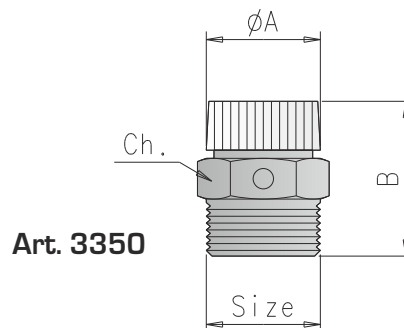

The Tiemme air purge valves may be used to remove any intrapped air inside the radiators during the filling of the system or during the normal operation.

Art. 3350

Art. 3351

Art. 3352

Caratteristiche Tecniche

Temperatura max di esercizio: 90°C
Pressione max di esercizio: 10 bar
Filettature : Maschio UNI ISO228

Technical Features

Maximum temperature: 90°C
Maximum operating pressure: 10 bar
Threads : Male UNI ISO228

Dimensioni Dimensions

Art.	3350			3351			3352
Size	1/4"	3/8"	1/2"	1/4"	1/2"	3/8"	1/2"
A	18	18	18	18	18	18	24
B	28	28	28	28	28	28	7
C	-	-	-	-	-	-	22
Ch.	13	17	21	13	21	17	22

Art. 3350

Art. 3351

Art. 3352

Descrizione	Materiale	Trattamento	Description	Material	Treatment
Corpo	Ottone CW617N - EN12164	Nichelato	Body	CW617N - EN12164 brass	Nickel plated
Parti in plastica	Nylon caricato vetro	-	Plastic components	Nylon glass fiber reinforced	-
O-ring	Gomma nitrilica NBR	-	O-ring	Nitrile rubber NBR	-
Guarnizione piana	PTFE	-	Plain gasket	PTFE	-