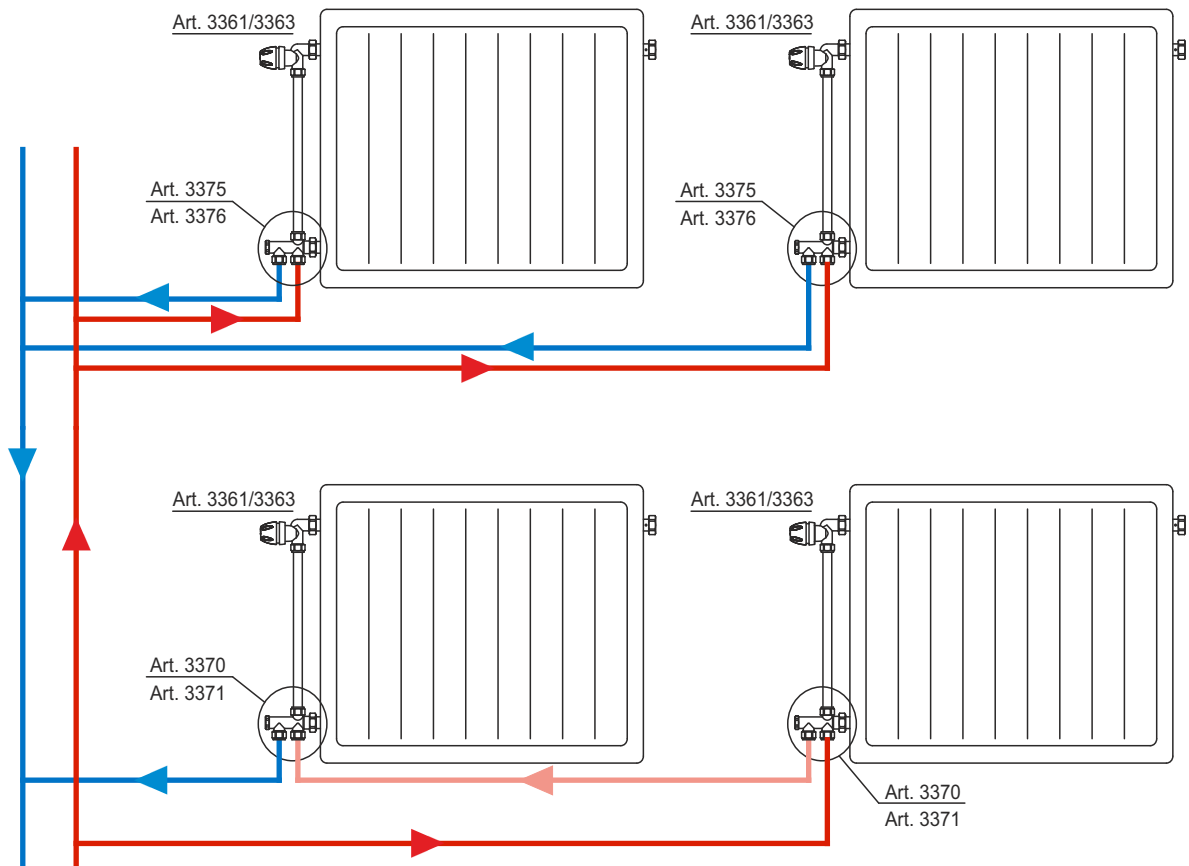

Schema utilizzo
How to use it

TIEMME Raccorderie S.p.A.
Via Cavallera 6/A (Loc. Barco) - 25045 Castagnato (Bs) - Italy
Tel +39 030 2142211 R.A. - Fax +39 030 2142206
info@tiemme.com - www.tiemme.com

TIEMME Raccorderie S.p.A. si riserva di apportare modifiche in qualsiasi momento senza preavviso. È vietata qualsiasi forma di riproduzione, se non autorizzata.
TIEMME Raccorderie S.p.A. reserves the right to modify contents in any time without prior advise. Is forbidden any reproduction unless under TIEMME authorization