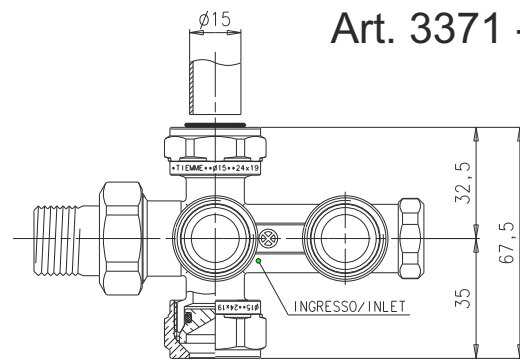

DISTRIBUTORI MONO-BITUBO SINGLE-DOUBLE PIPE DISTRIBUTORS

Art.3370K-3371K-3375K-3376K

Descrizione / Description

Distributori cromati a quattro vie con attacchi tubo Ø24*19fil ad interasse di 38mm ed attacco su elemento radiante 1/2" ISO228 maschio. Disponibili nella configurazione monotubo per tubi provenienti dal pavimento (Art. 3370) e da parete (Art. 3371) oppure in configurazione bitubo per tubi provenienti dal pavimento (Art. 3375) e da parete (Art. 3376).

Chrome plated pipe distributors with Ø24*19fil pipes connections interaxis 38mm and connection to radiator 1/2" ISO228 male. Available as single-pipe for pipes coming from the floor (Art. 3370) and from wall (Art. 3371) or as double-pipe for pipes coming from the floor (Art. 3375) and from wall (Art. 3376).

Technical Features

Maximum temperature: 120°C
 Minimum temperature: 0°C
 Maximum operating pressure: 10 bar (1 MPa)
 Connection to radiator: 1/2" male ISO 228
 Connection to pipes: Ø24x19fil male

Dimensioni Dimensions

Art. 3370 - 3375

Art. 3371 - 3376

Descrizione	Materiale	Trattamento	Description	Material	Treatment
Corpo	Ottone CW617N - EN12165	Cromato	Body	Brass CW617N - EN12165	Chrome plated
Componenti interni	Ottone CW617N - EN12164	-	Internal parts	Brass CW617N - EN12164	-
O-Rings	Gomma etilene-propilene EPDM	-	O-Rings	Ethylene Propylene Rubber EPDM	-
Dado	Ottone CW617N - EN12165	Cromato	Nut	Brass CW617N - EN12165	Chrome plated
Ogiva	Ottone CW617N - En12168	-	Ring	Brass CW617N - EN12168	-
Guarnizione dado	Gomma etilene-propilene EPDM	-	Nut gasket	Ethylene Propylene Rubber EPDM	-