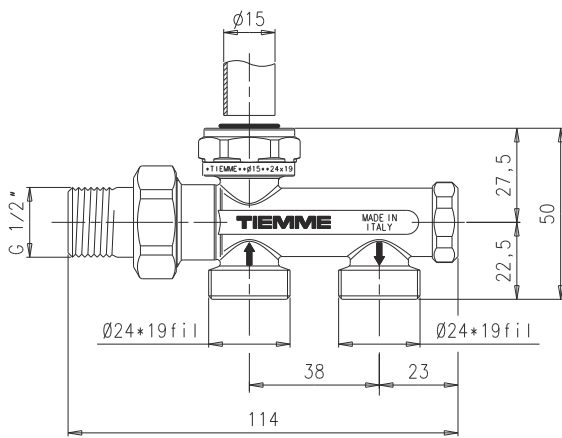

DISTRIBUTORI MONO-BITUBO SINGLE-DOUBLE PIPE DISTRIBUTORS

Art.3370K-3371K-3375K-3376K

Descrizione / Description

Distributori cromati a quattro vie con attacchi tubo Ø24*19fil ad interasse di 38mm ed attacco su elemento radiante 1/2" ISO228 maschio. Disponibili nella configurazione monotubo per tubi provenienti dal pavimento (Art. 3370) e da parete (Art. 3371) oppure in configurazione bitubo per tubi provenienti dal pavimento (Art. 3375) e da parete (Art. 3376).

Chrome plated pipe distributors with Ø24*19fil pipes connections interaxis 38mm and connection to radiator 1/2" ISO228 male. Available as single-pipe for pipes coming from the floor (Art. 3370) and from wall (Art. 3371) or as double-pipe for pipes coming from the floor (Art. 3375) and from wall (Art. 3376).

Technical Features

Maximum temperature: 120°C
 Minimum temperature: 0°C
 Maximum operating pressure: 10 bar (1 MPa)
 Connection to radiator: 1/2" male ISO 228
 Connection to pipes: Ø24x19fil male

Dimensioni Dimensions

Art. 3370 - 3375

Art. 3371 - 3376

Descrizione	Materiale	Trattamento	Description	Material	Treatment
Corpo	Ottone CW617N - EN12165	Cromato	Body	Brass CW617N - EN12165	Chrome plated
Componenti interni	Ottone CW617N - EN12164	-	Internal parts	Brass CW617N - EN12164	-
O-Rings	Gomma etilene-propilene EPDM	-	O-Rings	Ethylene Propylene Rubber EPDM	-
Dado	Ottone CW617N - EN12165	Cromato	Nut	Brass CW617N - EN12165	Chrome plated
Ogiva	Ottone CW617N - En12168	-	Ring	Brass CW617N - EN12168	-
Guarnizione dado	Gomma etilene-propilene EPDM	-	Nut gasket	Ethylene Propylene Rubber EPDM	-