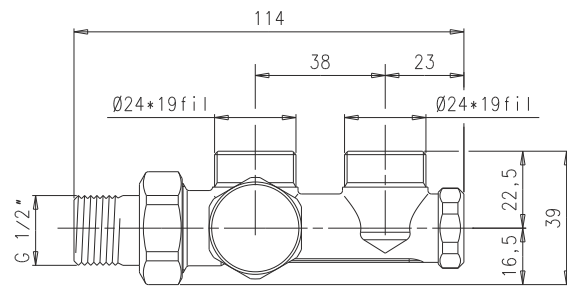

DISTRIBUTORI MONO-BITUBO SINGLE-DOUBLE PIPE DISTRIBUTORS

Art.3370K-3371K-3375K-3376K

Descrizione / Description

Distributori cromati a quattro vie con attacchi tubo Ø24*19fil ad interasse di 38mm ed attacco su elemento radiante 1/2" ISO228 maschio. Disponibili nella configurazione monotubo per tubi provenienti dal pavimento (Art. 3370) e da parete (Art. 3371) oppure in configurazione bitubo per tubi provenienti dal pavimento (Art. 3375) e da parete (Art. 3376).

Chrome plated pipe distributors with Ø24*19fil pipes connections interaxis 38mm and connection to radiator 1/2" ISO228 male. Available as single-pipe for pipes coming from the floor (Art. 3370) and from wall (Art. 3371) or as double-pipe for pipes coming from the floor (Art. 3375) and from wall (Art. 3376).

Technical Features

Maximum temperature: 120°C
 Minimum temperature: 0°C
 Maximum operating pressure: 10 bar (1 MPa)
 Connection to radiator: 1/2" male ISO 228
 Connection to pipes: Ø24x19fil male

Dimensioni Dimensions

Art. 3370 - 3375

Art. 3371 - 3376

Descrizione	Materiale	Trattamento	Description	Material	Treatment
Corpo	Ottone CW617N - EN12165	Cromato	Body	Brass CW617N - EN12165	Chrome plated
Componenti interni	Ottone CW617N - EN12164	-	Internal parts	Brass CW617N - EN12164	-
O-Rings	Gomma etilene-propilene EPDM	-	O-Rings	Ethylene Propylene Rubber EPDM	-
Dado	Ottone CW617N - EN12165	Cromato	Nut	Brass CW617N - EN12165	Chrome plated
Ogiva	Ottone CW617N - En12168	-	Ring	Brass CW617N - EN12168	-
Guarnizione dado	Gomma etilene-propilene EPDM	-	Nut gasket	Ethylene Propylene Rubber EPDM	-