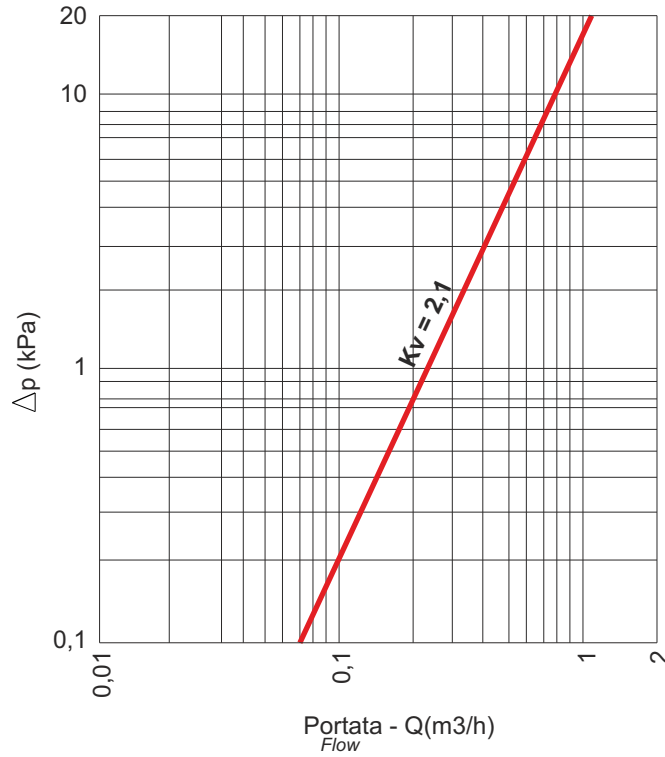

Diagramma perdite di carico
Pressure loss drop diagram