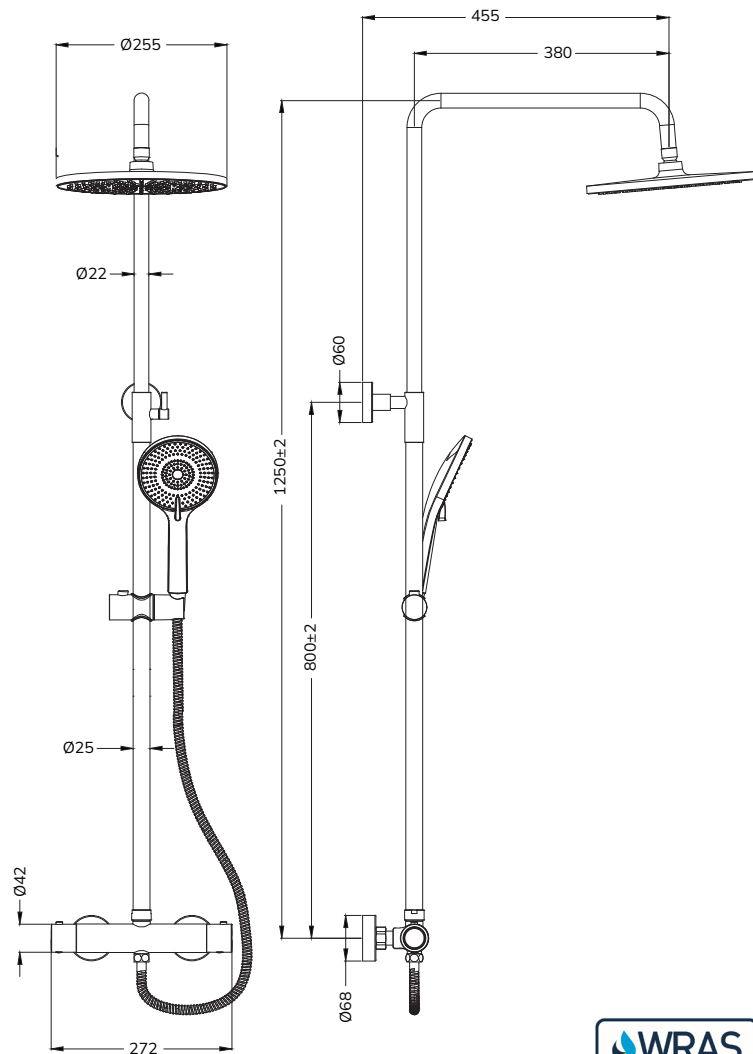

ALITA Rain Thermostatic Shower Kit

CODE	Chrome	 USH0024	Matt Black	 USH0025
	Brushed Gold	 USH0026	Brushed Nickel	 USH0027

- Thermostatic Cool Touch shower valve
- 1.5m Anti-twist Stainless Steel Hose
- Fast fix brackets supplied
- Stainless steel rail
- 3 Function handset
- 250mm Shower Head

MATERIAL	Brass
FLOW RATE	Optional 6 l/min flow restrictor included
FIXINGS	Supplied
DIMENSIONS	See technical drawing
FIXINGS	Screw to wall fixings supplied

Bar	Litres per min
0.5	5.21
1	7.5
2.5	10.5
3	12.9
3.5	14.7