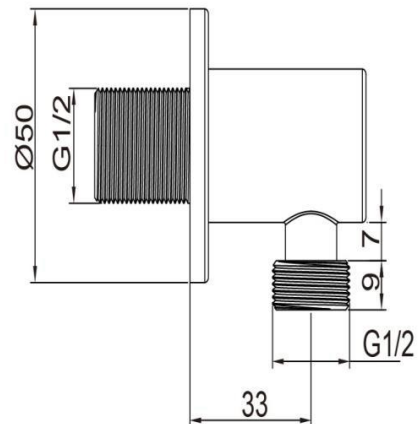

Technical Data Information

Product Code:	AVWE01
Information:	Round Shower Outlet
Construction	Brass Body (CuZn40Pb18)
Finishes	Chrome plated to BS EN 248
Product Type	Contemporary
Plumbing Systems	Suitable for all plumbing systems
Certification	Manufactured to comply with WRAS
Fitting	G1/2" BSP
Packaging	32x25.5x26cm/carton(50 boxes / carton)
Guarantee	1 year against manufacturing faults (excluding serviceable parts).

All Dimensions are in millimetres. The information contained on this page was correct at date of issue. Fitting dimensions are provided as a guide only. Some variation may occur due to manufacturing tolerances. We pursue a policy of continuing improvement in design and performance of our products and so reserve the right to change specifications without prior notice.