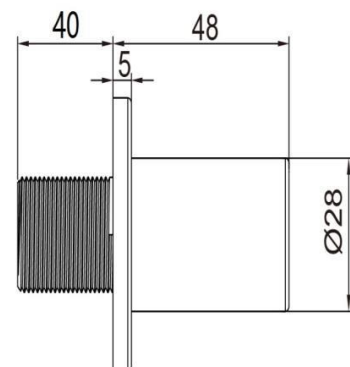

Technical Data Information

Product Code:	AVWE01
Information:	Round Shower Outlet
Construction	Brass Body (CuZn40Pb18)
Finishes	Chrome plated to BS EN 248
Product Type	Contemporary
Plumbing Systems	Suitable for all plumbing systems
Certification	Manufactured to comply with WRAS
Fitting	G1/2" BSP
Packaging	32x25.5x26cm/carton(50 boxes / carton)
Guarantee	1 year against manufacturing faults (excluding serviceable parts).

All Dimensions are in millimetres. The information contained on this page was correct at date of issue. Fitting dimensions are provided as a guide only. Some variation may occur due to manufacturing tolerances. We pursue a policy of continuing improvement in design and performance of our products and so reserve the right to change specifications without prior notice.