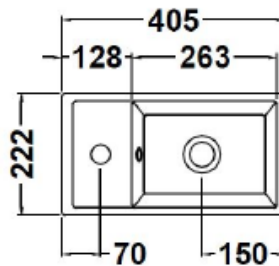

## Technical Data Information

**Product Code:** UMIN012

**Information:** Minimalist Matt Stone Grey Wall Hung Basin & Cabinet

**Fascia Finish:** MDF Painted Gloss

**Color/Finish:** Grey

**FAS Thickness:** 18

**CAB Thickness:** 16mm

**Hinge Type:** 95 Degree Clip-On Soft Close

**Overall Dimensions:** H: 520 x W: 400 x D: 222

All Dimensions are in millimetres. The information contained on this page was correct at date of issue. Fitting dimensions are provided as a guide only. Some variation may occur due to manufacturing tolerances. We pursue a policy of continuing improvement in design and performance of our products and so reserve the right to change specifications without prior notice.