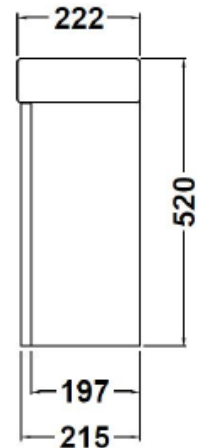

## Technical Data Information

**Product Code:** UMIN012

**Information:** Minimalist Matt Stone Grey Wall Hung Basin & Cabinet

**Fascia Finish:** MDF Painted Gloss

**Color/Finish:** Grey

**FAS Thickness:** 18

**CAB Thickness:** 16mm

**Hinge Type:** 95 Degree Clip-On Soft Close

**Overall Dimensions:** H: 520 x W: 400 x D: 222

All Dimensions are in millimetres. The information contained on this page was correct at date of issue. Fitting dimensions are provided as a guide only. Some variation may occur due to manufacturing tolerances. We pursue a policy of continuing improvement in design and performance of our products and so reserve the right to change specifications without prior notice.