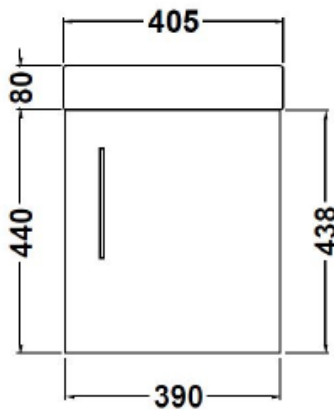

## Technical Data Information

**Product Code:** UMIN012

**Information:** Minimalist Matt Stone Grey Wall Hung Basin & Cabinet

**Fascia Finish:** MDF Painted Gloss

**Color/Finish:** Grey

**FAS Thickness:** 18

**CAB Thickness:** 16mm

**Hinge Type:** 95 Degree Clip-On Soft Close

**Overall Dimensions:** H: 520 x W: 400 x D: 222

All Dimensions are in millimetres. The information contained on this page was correct at date of issue. Fitting dimensions are provided as a guide only. Some variation may occur due to manufacturing tolerances. We pursue a policy of continuing improvement in design and performance of our products and so reserve the right to change specifications without prior notice.